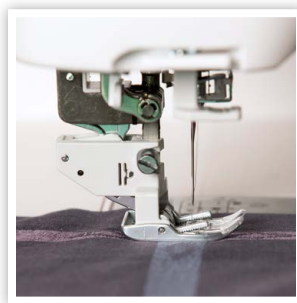

## FEATURES

SUPERIOR NEEDLE  
THREADER WITH THREAD  
GUIDE 7

ACUFEED FLEX FABRIC  
FEEDING SYSTEM

196 BUILT-IN STITCHES,  
INCLUDING 10  
BUTTONHOLES

BOBBIN WINDING PLATE  
WITH CUTTER AND  
BLUE BOBBINS

## SEWING

- Top loading full rotary hook bobbin
- 196 Built-in stitches
- 10 One-step buttonholes
- 4 built-in alphabets
- AcuFeed Flex fabric feeding system
- Automatic thread tension
- Superior needle threader with Thread Guide 7
- Snap-on presser feet
- Easy set bobbin
- Bobbin winding plate with cutter
- Needle up/down button
- One-step needle plate conversion
- 7-Piece feed dog
- Free arm
- Drop feed
- Start/stop button
- Locking stitch button
- Automatic thread cutter
- Easy reverse button
- Adjustable knee lift
- Extra high presser foot lift
- Auto declutch bobbin winder
- Backlit LCD screen
- Foot pressure adjustment
- 6 LED lights in 3 convenient locations
- Maximum stitch width: 9 mm
- Maximum stitch length: 5 mm
- Maximum sewing speed: 1,000 SPM
- Work Space: 8.25 x 4.7"
- Semi-hard cover included