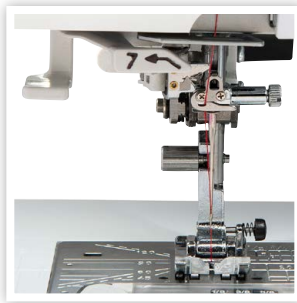

## FEATURES

SUPERIOR NEEDLE  
THREADER WITH THREAD  
GUIDE 7

ACUFEED FLEX FABRIC  
FEEDING SYSTEM

196 BUILT-IN STITCHES,  
INCLUDING 10  
BUTTONHOLES

BOBBIN WINDING PLATE  
WITH CUTTER AND  
BLUE BOBBINS

## SEWING

- Top loading full rotary hook bobbin
- 196 Built-in stitches
- 10 One-step buttonholes
- 4 built-in alphabets
- AcuFeed Flex fabric feeding system
- Automatic thread tension
- Superior needle threader with Thread Guide 7
- Snap-on presser feet
- Easy set bobbin
- Bobbin winding plate with cutter
- Needle up/down button
- One-step needle plate conversion
- 7-Piece feed dog
- Free arm
- Drop feed
- Start/stop button
- Locking stitch button
- Automatic thread cutter
- Easy reverse button
- Adjustable knee lift
- Extra high presser foot lift
- Auto declutch bobbin winder
- Backlit LCD screen
- Foot pressure adjustment
- 6 LED lights in 3 convenient locations
- Maximum stitch width: 9 mm
- Maximum stitch length: 5 mm
- Maximum sewing speed: 1,000 SPM
- Work Space: 8.25 x 4.7"
- Semi-hard cover included