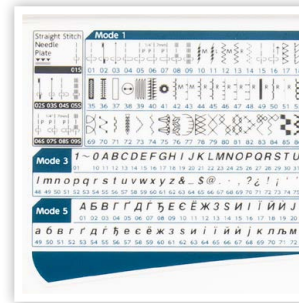

# Skyline S6

## FEATURES

SUPERIOR NEEDLE  
THREADER WITH THREAD  
GUIDE 7

ACUFEED FLEX FABRIC  
FEEDING SYSTEM

196 BUILT-IN STITCHES,  
INCLUDING 10  
BUTTONHOLES

BOBBIN WINDING PLATE  
WITH CUTTER AND  
BLUE BOBBINS